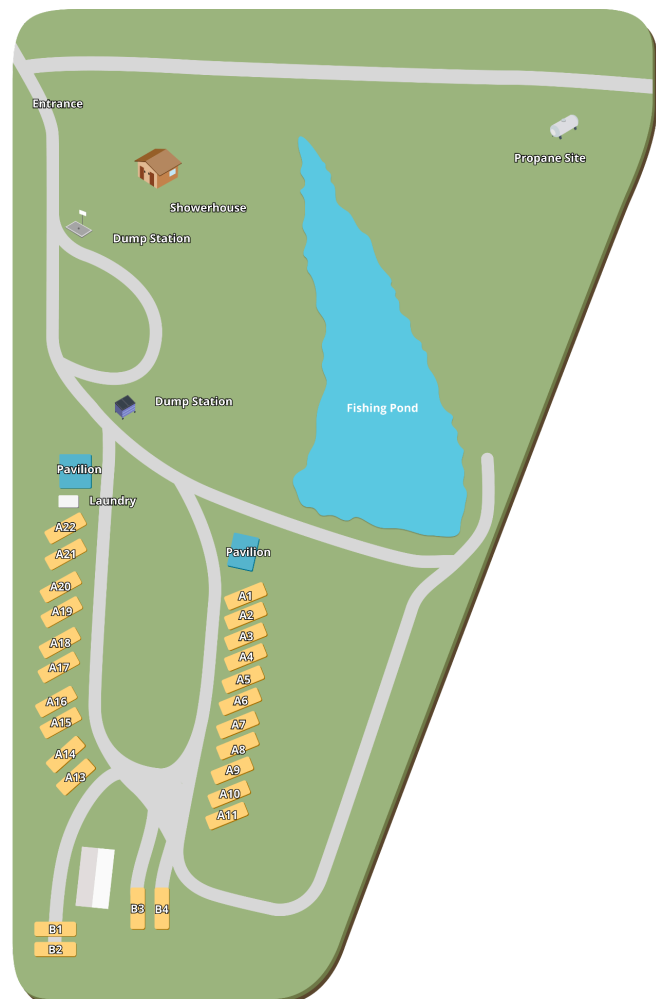

Walk-in and after-hours arrivals

Welcome to our park! Please check our site availability online by either scanning the QR code or following the link below. You can pay directly and then proceed to your reserved spot.

Site Availability:

- or -

parkwith.us/alsihah

If there are any questions,
please call us at 478.785.5900

We hope that you enjoy your stay and thank you for your business!